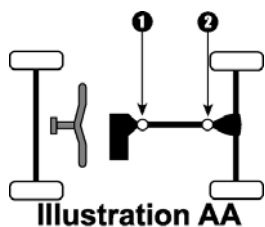

Year/ Model	Make	III.	Location	Standard U-Joint
KAWASAKI				
BAYOU 220				
2002-88	2WD- Prop Shaft- Front Joint is CV W/Boot.	AA	1	N/A ⁽⁵⁾
BAYOU 250				
2006-03	2WD- Prop Shaft- Front Joint is CV W/Boot.	AA	1	N/A ⁽⁵⁾
BAYOU 300				
2004-89	2WD- Prop Shaft- Front Joint is CV W/Boot.	AA	1	N/A ⁽⁵⁾
	4WD- Front Prop Shaft.	LL	1,3	ATV700
	4WD- Rear Prop Shaft- Front Joint is CV W/Boot.	LL	4	N/A ⁽⁵⁾
1988-86	2WD- Prop Shaft- Front Joint is CV W/Boot.	AA	1	N/A ⁽⁵⁾
BAYOU 400				
1999-93	4WD- Front Prop Shaft.	LL	1,3	ATV701
	4WD- Rear Prop Shaft- Front Joint is CV W/Boot.	LL	4	N/A ⁽⁵⁾
BRUTE FORCE 650				
2006-05	4WD.	LL	4	ATV703
BRUTE FORCE 750i				
2006-05	4WD.	DD	5,6	N/A ⁽⁵⁾
KFX 700				
2006-04	2WD.	AA	2	ATV703
MULE 610				
C6F-C1	4WD- 400cc- Hardwoods Green HD- Front ProP Shaft.	DD	3,4	ATV702
	4WD- 400cc- Hardwoods Green HD- Rear Prop Shaft.	DD	5,6	ATV702
A6F-A1	4WD- 400cc- Front Prop Shaft.	DD	3,4	ATV702
	4WD- 400cc- Rear Prop Shaft.	DD	5,6	ATV702
MULE 1000				
B1	2WD- 450cc.	KK	7,10	ATV702

⁽⁵⁾ Limited information- Call sales at 800-728-7237 for availability