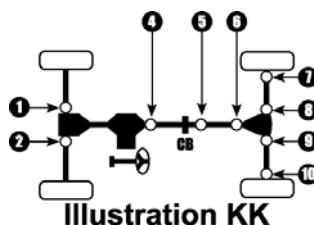

Year/ Model	Make	III.	Location	Standard U-Joint
KAWASAKI (cont.)				
MULE 3010				
K6F-K1	Trans4X4- 620cc Hardwoods Green HD- Prop Shaft.	KK	4,5,6	ATV702
	Trans4X4- 620cc Hardwoods Green HD- Rear Axles.	KK	7,8,9,10	ATV704
J6F-J1	Trans4X4- 620cc- Prop Shaft.	KK	4,5,6	ATV702
	Trans4X4- 620cc- Rear Axles.	KK	7,8,9,10	ATV704
H6F-H2	4WD- 620cc Hardwoods Green HD- Prop Shaft.	KK	4,5,6	ATV702
	4WD- 620cc Hardwoods Green HD- Rear Axles.	KK	7,8,9,10	ATV704
H1	4WD- 620cc Advantage Class- Prop Shaft.	KK	4,5,6	ATV702
	4WD- 620cc Advantage Class- Rear Axles.	KK	7,8,9,10	ATV704
E6F-E1	4WD- 620cc Prop Shaft.	KK	4,5,6	ATV702
	4WD- 620cc- Rear Axles.	KK	7,8,9,10	ATV704
B6F-B1	4WD- 950cc Diesel- Prop Shaft.	KK	4,5,6	ATV702
	4WD- 950cc Diesel- Rear Axles.	KK	7,8,9,10	ATV704
MULE 3020				
F3-F1	2WD- 620cc.	FF	1,2,3,4	ATV704
PRAIRIE 300				
2002-99	2WD.	AA	2	ATV702
	4WD- Front Prop Shaft.	LL	1,3	ATV701
	4WD- Rear Prop Shaft.	LL	4	ATV702
PRAIRIE 360				
2006-03	2WD.	AA	2	ATV703
	4WD.	LL	4	ATV703
PRAIRIE 400				
2002-98	2WD.	AA	2	ATV702
	4WD- Front Prop Shaft.	LL	1,3	ATV701
	4WD- Rear Prop Shaft.	LL	4	ATV702
1997	4WD- Front Prop Shaft.	LL	1,3	ATV701
	4WD- Rear Prop Shaft.	LL	4	ATV702