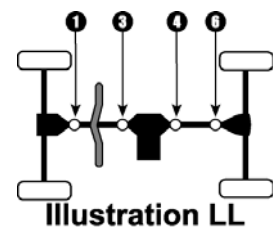

Year/ Model	Make	III.	Location	Standard U-Joint
KAWASAKI				
BAYOU 220				
2002-88	2WD- Prop Shaft- Front Joint is CV W/Boot.	AA	1	N/A ⁽⁵⁾
BAYOU 250				
2006-03	2WD- Prop Shaft- Front Joint is CV W/Boot.	AA	1	N/A ⁽⁵⁾
BAYOU 300				
2004-89	2WD- Prop Shaft- Front Joint is CV W/Boot.	AA	1	N/A ⁽⁵⁾
	4WD- Front Prop Shaft.	LL	1,3	ATV700
	4WD- Rear Prop Shaft- Front Joint is CV W/Boot.	LL	4	N/A ⁽⁵⁾
1988-86	2WD- Prop Shaft- Front Joint is CV W/Boot.	AA	1	N/A ⁽⁵⁾
BAYOU 400				
1999-93	4WD- Front Prop Shaft.	LL	1,3	ATV701
	4WD- Rear Prop Shaft- Front Joint is CV W/Boot.	LL	4	N/A ⁽⁵⁾
BRUTE FORCE 650				
2006-05	4WD.	LL	4	ATV703
BRUTE FORCE 750i				
2006-05	4WD.	DD	5,6	N/A ⁽⁵⁾
KFX 700				
2006-04	2WD.	AA	2	ATV703
MULE 610				
C6F-C1	4WD- 400cc- Hardwoods Green HD- Front ProP Shaft.	DD	3,4	ATV702
	4WD- 400cc- Hardwoods Green HD- Rear Prop Shaft.	DD	5,6	ATV702
A6F-A1	4WD- 400cc- Front Prop Shaft.	DD	3,4	ATV702
	4WD- 400cc- Rear Prop Shaft.	DD	5,6	ATV702
MULE 1000				
B1	2WD- 450cc.	KK	7,10	ATV702

⁽⁵⁾ Limited information- Call sales at 800-728-7237 for availability