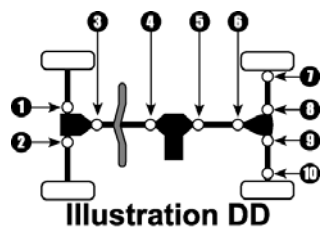

Year/ Model	Make	III.	Location	Standard U-Joint
KAWASAKI				
BAYOU 220				
2002-88	2WD- Prop Shaft- Front Joint is CV W/Boot.	AA	1	N/A ⁽⁵⁾
BAYOU 250				
2006-03	2WD- Prop Shaft- Front Joint is CV W/Boot.	AA	1	N/A ⁽⁵⁾
BAYOU 300				
2004-89	2WD- Prop Shaft- Front Joint is CV W/Boot.	AA	1	N/A ⁽⁵⁾
	4WD- Front Prop Shaft.	LL	1,3	ATV700
	4WD- Rear Prop Shaft- Front Joint is CV W/Boot.	LL	4	N/A ⁽⁵⁾
1988-86	2WD- Prop Shaft- Front Joint is CV W/Boot.	AA	1	N/A ⁽⁵⁾
BAYOU 400				
1999-93	4WD- Front Prop Shaft.	LL	1,3	ATV701
	4WD- Rear Prop Shaft- Front Joint is CV W/Boot.	LL	4	N/A ⁽⁵⁾
BRUTE FORCE 650				
2006-05	4WD.	LL	4	ATV703
BRUTE FORCE 750i				
2006-05	4WD.	DD	5,6	N/A ⁽⁵⁾
KFX 700				
2006-04	2WD.	AA	2	ATV703
MULE 610				
C6F-C1	4WD- 400cc- Hardwoods Green HD- Front ProP Shaft.	DD	3,4	ATV702
	4WD- 400cc- Hardwoods Green HD- Rear Prop Shaft.	DD	5,6	ATV702
A6F-A1	4WD- 400cc- Front Prop Shaft.	DD	3,4	ATV702
	4WD- 400cc- Rear Prop Shaft.	DD	5,6	ATV702
MULE 1000				
B1	2WD- 450cc.	KK	7,10	ATV702

⁽⁵⁾ Limited information- Call sales at 800-728-7237 for availability