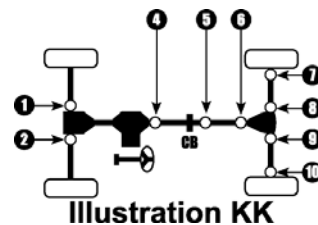

Year/ Model	Make	III.	Location	Standard U-Joint
KAWASAKI (cont.)				
MULE 2010				
C1	4WD- 540cc- Front Axles.	DD	1,2	N/A ⁽⁵⁾
	4WD- 540cc- Front Prop Shaft.	DD	3,4	N/A ⁽⁵⁾
	4WD- 540cc- Rear Axles.	DD	7,8,9,10	N/A ⁽⁵⁾
	4WD- 540cc- Rear Prop Shaft.	DD	5,6	N/A ⁽⁵⁾
MULE 2020				
D1	2WD- 540cc.	DD	7,8,9,10	N/A ⁽¹⁾
MULE 2030				
E1	2WD- 540cc.	DD	7,8,9,10	N/A ⁽¹⁾
MULE 2500				
C6-C1	2WD- 620cc.	KK	7,8,9,10	ATV704
MULE 2510				
A6	4WD- 620cc- Prop Shaft.	KK	4,5,6	ATV702
	4WD- 620cc- Rear Axles.	KK	7,8,9,10	ATV704
A5-A4	4WD- 620cc- Front Axles.	KK	1,2	ATV704
	4WD- 620cc- Prop Shaft.	KK	4,5,6	ATV700
	4WD- 620cc- Rear Axles.	KK	7,8,9,10	ATV704
A3-A1	4WD- 620cc- Front Axles.	KK	1,2	ATV704
	4WD- 620cc- Prop Shaft.	KK	4,5,6	ATV700
	4WD- 620cc- Rear Axles.	KK	7,8,9,10	ATV704
	4WD- 950cc Diesel- Prop Shaft.	KK	4,5,6	ATV702
	4WD- 950cc Diesel- Rear Axles.	KK	7,8,9,10	ATV704
MULE 2520				
B6-B1	2WD- 620cc.	FF	1,2,3,4	ATV704
MULE 3000				
G6F-G1	2WD- 620cc.	FF	1,2,3,4	ATV704

⁽¹⁾ Limited information - Call sales at 815-962-1411 for availability

⁽⁵⁾ Limited information- Call sales at 800-728-7237 for availability