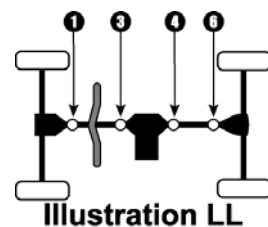

Year/ Model	Make	III.	Location	Standard U-Joint
KAWASAKI (cont.)				
MULE 3010				
K6F-K1	Trans4X4- 620cc Hardwoods Green HD- Prop Shaft.	KK	4,5,6	ATV702
	Trans4X4- 620cc Hardwoods Green HD- Rear Axles.	KK	7,8,9,10	ATV704
J6F-J1	Trans4X4- 620cc- Prop Shaft.	KK	4,5,6	ATV702
	Trans4X4- 620cc- Rear Axles.	KK	7,8,9,10	ATV704
H6F-H2	4WD- 620cc Hardwoods Green HD- Prop Shaft.	KK	4,5,6	ATV702
	4WD- 620cc Hardwoods Green HD- Rear Axles.	KK	7,8,9,10	ATV704
H1	4WD- 620cc Advantage Class- Prop Shaft.	KK	4,5,6	ATV702
	4WD- 620cc Advantage Class- Rear Axles.	KK	7,8,9,10	ATV704
E6F-E1	4WD- 620cc Prop Shaft.	KK	4,5,6	ATV702
	4WD- 620cc- Rear Axles.	KK	7,8,9,10	ATV704
B6F-B1	4WD- 950cc Diesel- Prop Shaft.	KK	4,5,6	ATV702
	4WD- 950cc Diesel- Rear Axles.	KK	7,8,9,10	ATV704
MULE 3020				
F3-F1	2WD- 620cc.	FF	1,2,3,4	ATV704
PRAIRIE 300				
2002-99	2WD.	AA	2	ATV702
	4WD- Front Prop Shaft.	LL	1,3	ATV701
	4WD- Rear Prop Shaft.	LL	4	ATV702
PRAIRIE 360				
2006-03	2WD.	AA	2	ATV703
	4WD.	LL	4	ATV703
PRAIRIE 400				
2002-98	2WD.	AA	2	ATV702
	4WD- Front Prop Shaft.	LL	1,3	ATV701
	4WD- Rear Prop Shaft.	LL	4	ATV702
1997	4WD- Front Prop Shaft.	LL	1,3	ATV701
	4WD- Rear Prop Shaft.	LL	4	ATV702