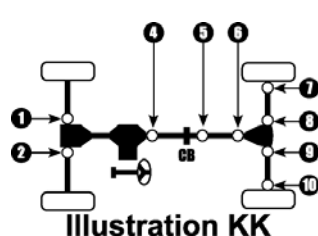

Year/ Model	Make	III.	Location	Standard U-Joint
KAWASAKI				
BAYOU 220				
2002-88	2WD- Prop Shaft- Front Joint is CV W/Boot.	AA	1	N/A ⁽⁵⁾
BAYOU 250				
2006-03	2WD- Prop Shaft- Front Joint is CV W/Boot.	AA	1	N/A ⁽⁵⁾
BAYOU 300				
2004-89	2WD- Prop Shaft- Front Joint is CV W/Boot.	AA	1	N/A ⁽⁵⁾
	4WD- Front Prop Shaft.	LL	1,3	ATV700
	4WD- Rear Prop Shaft- Front Joint is CV W/Boot.	LL	4	N/A ⁽⁵⁾
1988-86	2WD- Prop Shaft- Front Joint is CV W/Boot.	AA	1	N/A ⁽⁵⁾
BAYOU 400				
1999-93	4WD- Front Prop Shaft.	LL	1,3	ATV701
	4WD- Rear Prop Shaft- Front Joint is CV W/Boot.	LL	4	N/A ⁽⁵⁾
BRUTE FORCE 650				
2006-05	4WD.	LL	4	ATV703
BRUTE FORCE 750i				
2006-05	4WD.	DD	5,6	N/A ⁽⁵⁾
KFX 700				
2006-04	2WD.	AA	2	ATV703
MULE 610				
C6F-C1	4WD- 400cc- Hardwoods Green HD- Front ProP Shaft.	DD	3,4	ATV702
	4WD- 400cc- Hardwoods Green HD- Rear Prop Shaft.	DD	5,6	ATV702
A6F-A1	4WD- 400cc- Front Prop Shaft.	DD	3,4	ATV702
	4WD- 400cc- Rear Prop Shaft.	DD	5,6	ATV702
MULE 1000				
B1	2WD- 450cc.	KK	7,10	ATV702

⁽⁵⁾ Limited information- Call sales at 800-728-7237 for availability