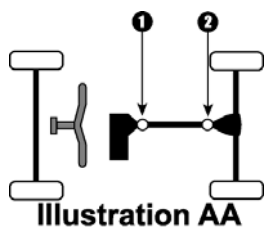

Year/ Model	Make	III.	Location	Standard U-Joint
KAWASAKI (cont.)				
MULE 3010				
K6F-K1	Trans4X4- 620cc Hardwoods Green HD- Prop Shaft.	KK	4,5,6	ATV702
	Trans4X4- 620cc Hardwoods Green HD- Rear Axles.	KK	7,8,9,10	ATV704
J6F-J1	Trans4X4- 620cc- Prop Shaft.	KK	4,5,6	ATV702
	Trans4X4- 620cc- Rear Axles.	KK	7,8,9,10	ATV704
H6F-H2	4WD- 620cc Hardwoods Green HD- Prop Shaft.	KK	4,5,6	ATV702
	4WD- 620cc Hardwoods Green HD- Rear Axles.	KK	7,8,9,10	ATV704
H1	4WD- 620cc Advantage Class- Prop Shaft.	KK	4,5,6	ATV702
	4WD- 620cc Advantage Class- Rear Axles.	KK	7,8,9,10	ATV704
E6F-E1	4WD- 620cc Prop Shaft.	KK	4,5,6	ATV702
	4WD- 620cc- Rear Axles.	KK	7,8,9,10	ATV704
B6F-B1	4WD- 950cc Diesel- Prop Shaft.	KK	4,5,6	ATV702
	4WD- 950cc Diesel- Rear Axles.	KK	7,8,9,10	ATV704
MULE 3020				
F3-F1	2WD- 620cc.	FF	1,2,3,4	ATV704
PRAIRIE 300				
2002-99	2WD.	AA	2	ATV702
	4WD- Front Prop Shaft.	LL	1,3	ATV701
	4WD- Rear Prop Shaft.	LL	4	ATV702
PRAIRIE 360				
2006-03	2WD.	AA	2	ATV703
	4WD.	LL	4	ATV703
PRAIRIE 400				
2002-98	2WD.	AA	2	ATV702
	4WD- Front Prop Shaft.	LL	1,3	ATV701
	4WD- Rear Prop Shaft.	LL	4	ATV702
1997	4WD- Front Prop Shaft.	LL	1,3	ATV701
	4WD- Rear Prop Shaft.	LL	4	ATV702