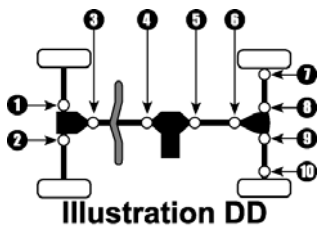

Year/ Model	Make	III.	Location	Standard U-Joint
KAWASAKI (cont.)				
MULE 2010				
C1	4WD- 540cc- Front Axles.	DD	1,2	N/A ⁽⁵⁾
	4WD- 540cc- Front Prop Shaft.	DD	3,4	N/A ⁽⁵⁾
	4WD- 540cc- Rear Axles.	DD	7,8,9,10	N/A ⁽⁵⁾
	4WD- 540cc- Rear Prop Shaft.	DD	5,6	N/A ⁽⁵⁾
MULE 2020				
D1	2WD- 540cc.	DD	7,8,9,10	N/A ⁽¹⁾
MULE 2030				
E1	2WD- 540cc.	DD	7,8,9,10	N/A ⁽¹⁾
MULE 2500				
C6-C1	2WD- 620cc.	KK	7,8,9,10	ATV704
MULE 2510				
A6	4WD- 620cc- Prop Shaft.	KK	4,5,6	ATV702
	4WD- 620cc- Rear Axles.	KK	7,8,9,10	ATV704
A5-A4	4WD- 620cc- Front Axles.	KK	1,2	ATV704
	4WD- 620cc- Prop Shaft.	KK	4,5,6	ATV700
	4WD- 620cc- Rear Axles.	KK	7,8,9,10	ATV704
A3-A1	4WD- 620cc- Front Axles.	KK	1,2	ATV704
	4WD- 620cc- Prop Shaft.	KK	4,5,6	ATV700
	4WD- 620cc- Rear Axles.	KK	7,8,9,10	ATV704
	4WD- 950cc Diesel- Prop Shaft.	KK	4,5,6	ATV702
	4WD- 950cc Diesel- Rear Axles.	KK	7,8,9,10	ATV704
MULE 2520				
B6-B1	2WD- 620cc.	FF	1,2,3,4	ATV704
MULE 3000				
G6F-G1	2WD- 620cc.	FF	1,2,3,4	ATV704

⁽¹⁾ Limited information - Call sales at 815-962-1411 for availability

⁽⁵⁾ Limited information- Call sales at 800-728-7237 for availability