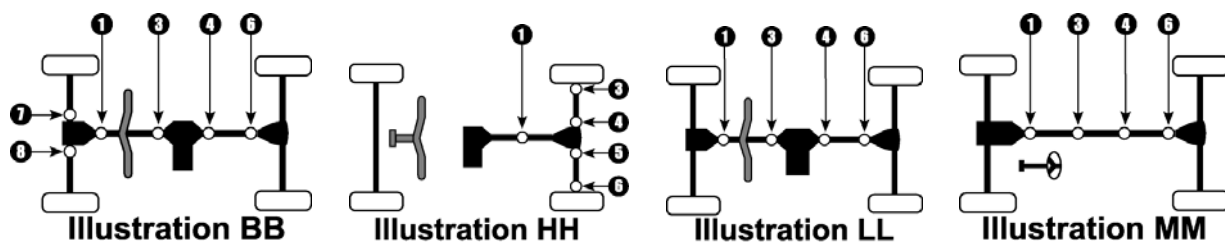

Year/ Model	Make	III.	Location	Standard U-Joint
ARCTIC CAT				
250				
2006	2X4.....	HH	1	ATV602 ⁽⁵⁾
2005-01	4X4.....	BB	1	ATV600
300				
2005-98	4X4.....	BB	1	ATV600
375				
2002	4X4.....	BB	1	ATV601
400				
2006-05	4X4- Exc. Value Package.....	BB	1	ATV601
	4X4- Value Package.....	BB	1,3	ATV601
2004-03	4X4.....	BB	1	ATV601
2002-98	4X4.....	BB	1	ATV600
454				
1998-96	4X4.....	BB	1	ATV600
500				
2006-03	4X4.....	BB	1	ATV601
2002-98	4X4.....	BB	1	ATV600
650				
2006-05	4X4 H1 - Secondary Drive Shaft.....	BB	1	ATV601
	4X4 V2 - Front Drive Shaft.....	LL	1,3	ATV601
	4X4 V2 - Rear Drive Shaft.....	LL	4,6	ATV600
2004	4X4 - Front Drive Shaft.....	LL	1,3	ATV601
	4X4 - Rear Drive Shaft.....	LL	4,6	ATV600
650 PROWLER XT				
2006	4X4 - Front Drive Shaft.....	MM	1	ATV601
	4X4 - Rear Drive Shaft.....	MM	6	ATV600
Year Listing Continues				

⁽⁵⁾ Limited information- Call sales at 800-728-7237 for availability

Year/ Model	Make	III.	Location	Standard U-Joint
ARCTIC CAT (cont.)				
650 PROWLER XT (cont.)				
2006	4X4 - Secondary Drive Shaft.	MM	3	ATV600
			4	ATV601